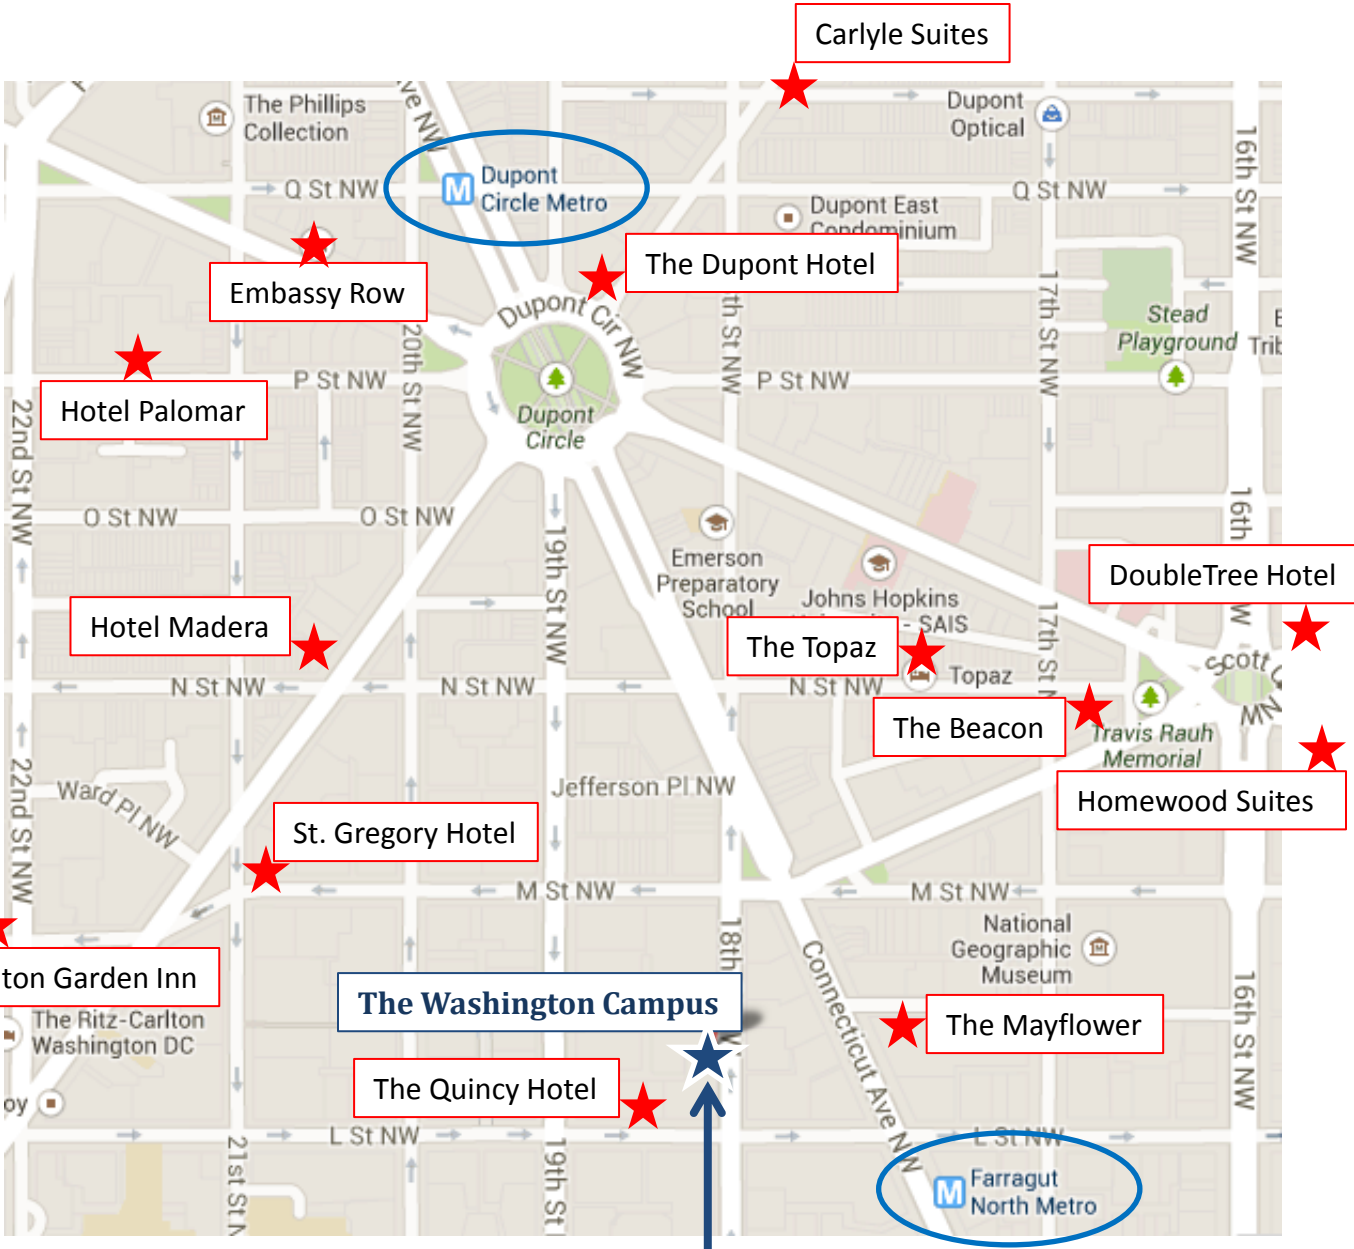

**Hotels Near
The Washington Campus**

The Washington Campus
1150 18th St NW Suite 400
Washington DC 20036
(202) 234-4446