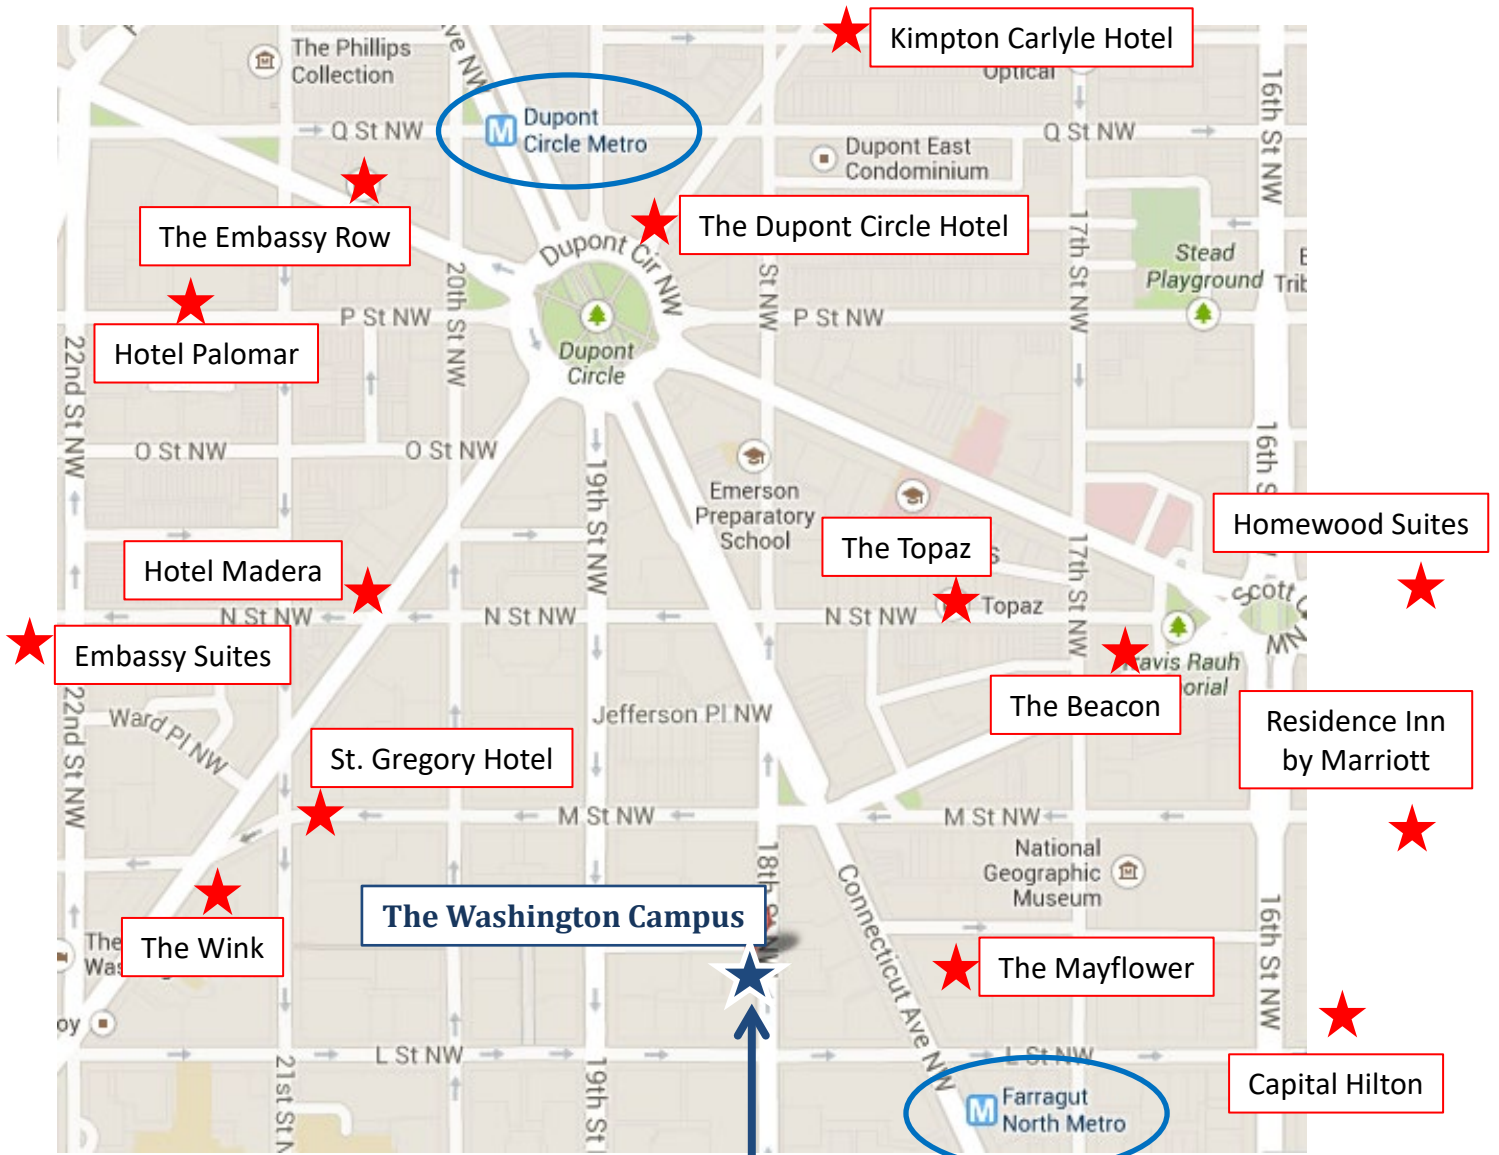

The  
Washington  
Campus

## Hotels near The Washington Campus

1150 18th St NW, Suite 400  
Washington DC 20036

<b>The Beacon Hotel</b>	1615 Rhode Island Ave NW, Washington, DC 20036 (202) 296-2100
<b>Capital Hilton</b>	1001 16th St NW, Washington, DC 20036 (202) 393-1000
<b>Kimpton Carlyle Hotel</b>	1731 New Hampshire Ave NW, Washington, DC 20009 (202) 234-3200
<b>The Dupont Circle Hotel</b>	1500 New Hampshire Ave NW, Washington, DC 20036 (202) 483-6000
<b>The Embassy Row Hotel</b>	2015 Massachusetts Avenue NW, Washington, DC 20036 (202) 265-1600
<b>Embassy Suites</b>	1250 22nd St NW, Washington, DC 20037 (202) 857-3388
<b>Homewood Suites</b>	1475 Massachusetts Ave NW, Washington, DC 20005 (202) 265-8000
<b>Hotel Madera</b>	1310 New Hampshire Ave NW, Washington, DC 20036 (202) 296-7600
<b>Hotel Palomar</b>	2121 P Street Northwest, Washington, DC 20037 (202) 448-1800
<b>The Mayflower Hotel</b>	1127 Connecticut Ave NW, Washington, DC 20036 (202) 347-3000
<b>Residence Inn by Marriott</b>	1199 Vermont Ave NW, Washington, DC 20005 (202) 898-1100
<b>St. Gregory Hotel</b>	2033 M St NW, Washington, DC 20036 (202) 530-3600
<b>The Topaz Hotel</b>	1733 N St NW, Washington, DC 20036 (202) 393-3000
<b>The Wink Hotel</b>	1143 New Hampshire Ave NW, Washington, DC 20037 (202) 775-0800

# The Washington Campus

Hotels Near  
**The Washington Campus**  
The Washington Campus  
1150 18<sup>th</sup> St NW Suite 400  
Washington DC 20036  
(202) 234-4446