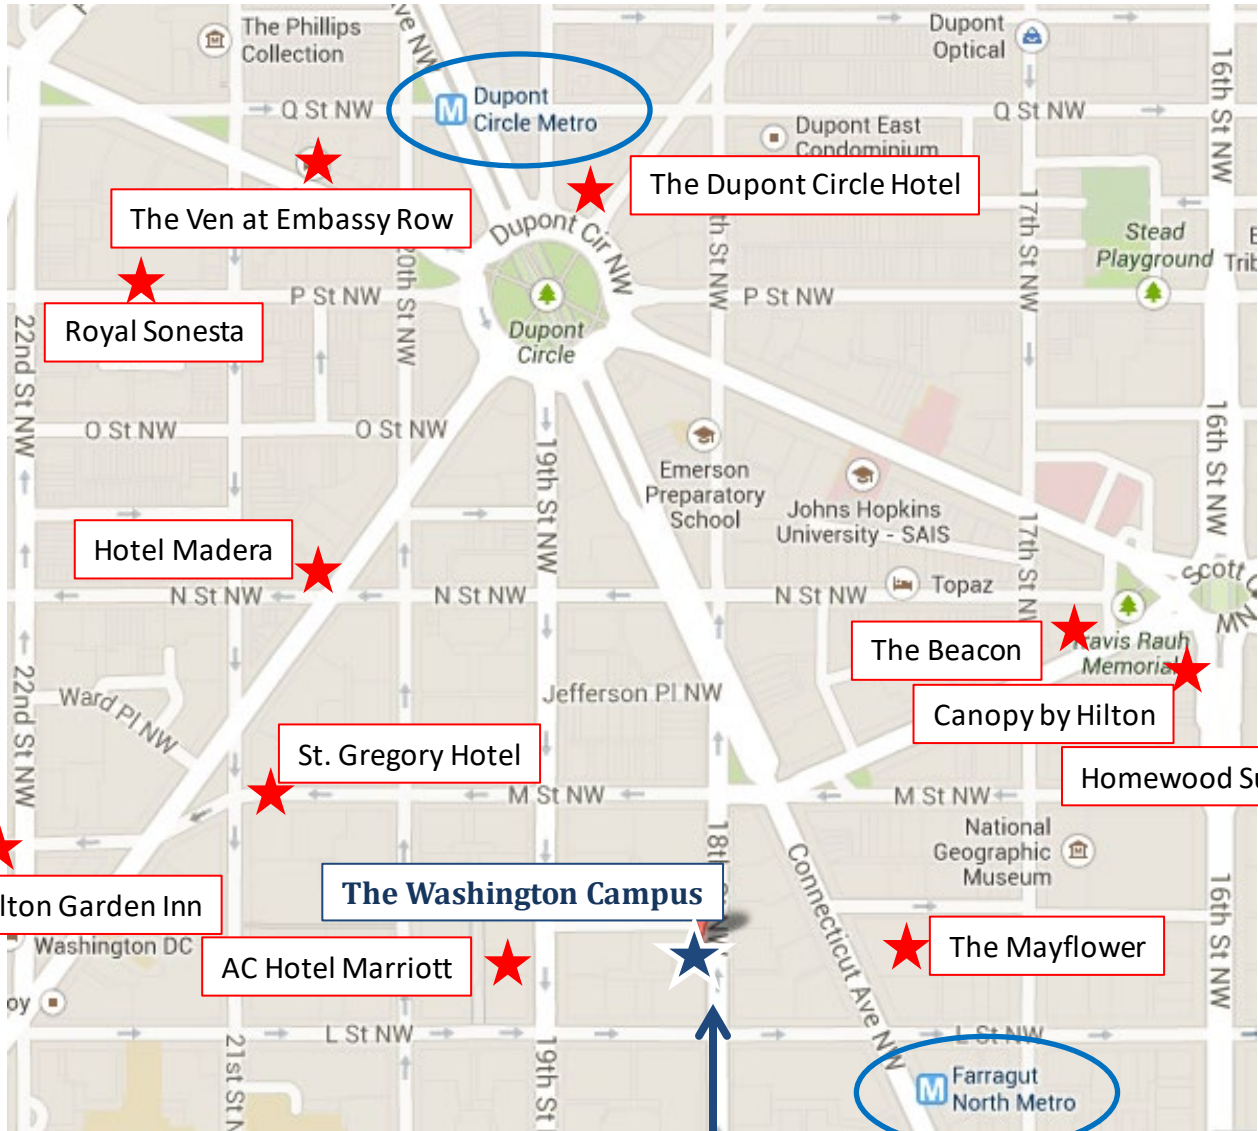

The
Washington
Campus

Hotels near The Washington Campus

1150 18th St NW Suite 400, Washington DC 20036
(202) 234-4446

| | |
|--|--|
| Beacon Hotel | https://bit.ly/TWC_TheBeacon 1615 Rhode Island Ave NW, Washington, DC 20036 (202) 296-2100 |
| The Lyle | https://bit.ly/TWC_LyleDC 1731 New Hampshire Ave NW, Washington, DC 20009 (202) 964-6750 |
| Canopy by Hilton Embassy Row | https://bit.ly/TWC_CanopyHilton 1600 Rhode Island Ave NW, Washington, DC 20036 (202) 293-8000 |
| The Dupont Circle Hotel | http://bit.ly/TWC_DupontHotel 1500 New Hampshire Ave NW, Washington, DC 20036 (202) 483-6000 |
| The Ven Embassy Row | https://bit.ly/TWC_VenEmbassy 2015 Massachusetts Avenue NW, Washington, DC 20036 (202) 265-1600 |
| Hilton Garden Inn Washington DC/Georgetown Area | http://bit.ly/TWC_HiltonGardenInn 2201 M St NW, Washington, DC 20037 (202) 974-6010 |
| Homewood Suites Downtown | http://bit.ly/TWC_HomewoodSuites 1475 Massachusetts Ave NW, Washington, DC 20005 (202) 265-8000 |
| Hotel Madera | http://bit.ly/TWC_MaderaHotel 1310 New Hampshire Ave NW, Washington, DC 20036 (202) 296-7600 |
| Royal Sonesta | https://bit.ly/TWC_RoyalSonesta 2121 P Street Northwest, Washington, DC 20037 (202) 448-1800 |
| Mayflower Hotel | https://bit.ly/TWC_Mayflower 1127 Connecticut Ave NW, Washington, DC 20036 (202) 347-3000 |
| St. Gregory Hotel | http://bit.ly/TWC_StGregoryHotel 2033 M St NW, Washington, DC 20036 (202) 360-4728 |
| AC Hotel by Marriott Downtown DC | https://bit.ly/TWC_ACMarriott 1112 19 th St NW, Washington, DC 20036 (202) 303-0190 |

The Washington Campus

★ The Lyle

**Hotels Near
The Washington Campus**
The Washington Campus
1150 18th St NW Suite 400
Washington DC 20036
(202) 234-4446